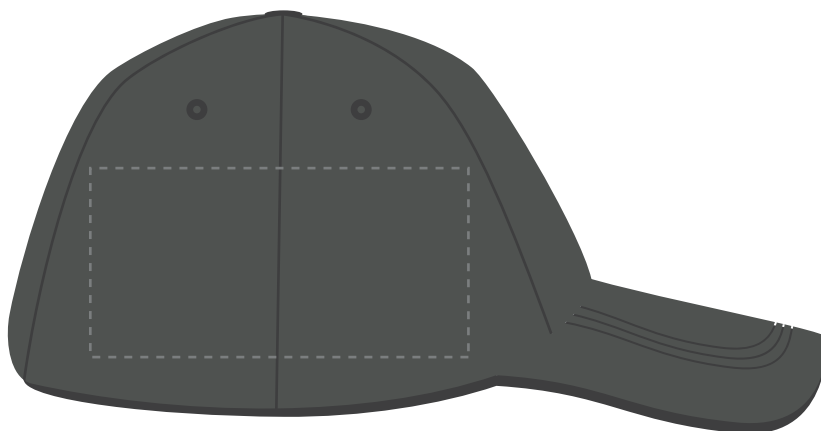

Your Ref:	Quantity:	Product Code: CF2002
Our Ref:	Version: 1	Product Colour: DARK GREY

PRINTING CONCERNS: PRINT MAY DISCOLOUR

PRODUCT INFO: DUE TO THE NATURE OF THE PRODUCT THE PRINT POSITION MAY VARY BY 10 - 20 MM

PANTONE REFERENCE(S)

The dashed line is to demonstrate print area and will not appear on your printed item

Full colour printing

ARTWORK SCALE 50%